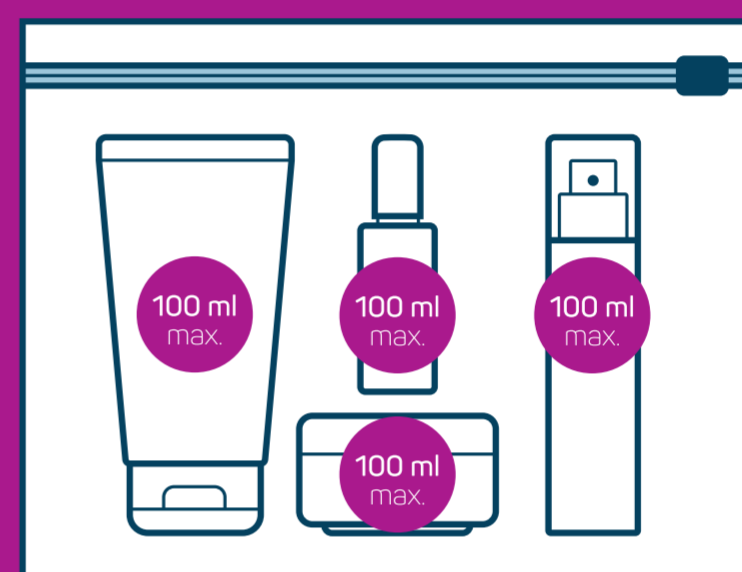

# HOW TO FLY THROUGH SECURITY

We like to make things as stress free as possible, to make the process flow please remove these items **BEFORE** you reach the front of queue:

**All Coats**

**Hats**

**Scarves**

**Belts**

**Heeled Shoes/Boots**

**Liquids must not exceed 1 litre in total and be individual containers of no more than 100ml each**

Liquids Gels

Perfumes

Deodorant

Canned Goods

Foundation

Mascara

Lighters

**If any of these are inside your hand luggage this can delay your process:**

Liquids, gels, aerosols and pastes including items such as toothpaste, perfume, deodorant, lighters, canned goods in sauces/liquids e.g. beans, tuna in brine, sauces, foundation, mascara, e-cigarette cartridges.