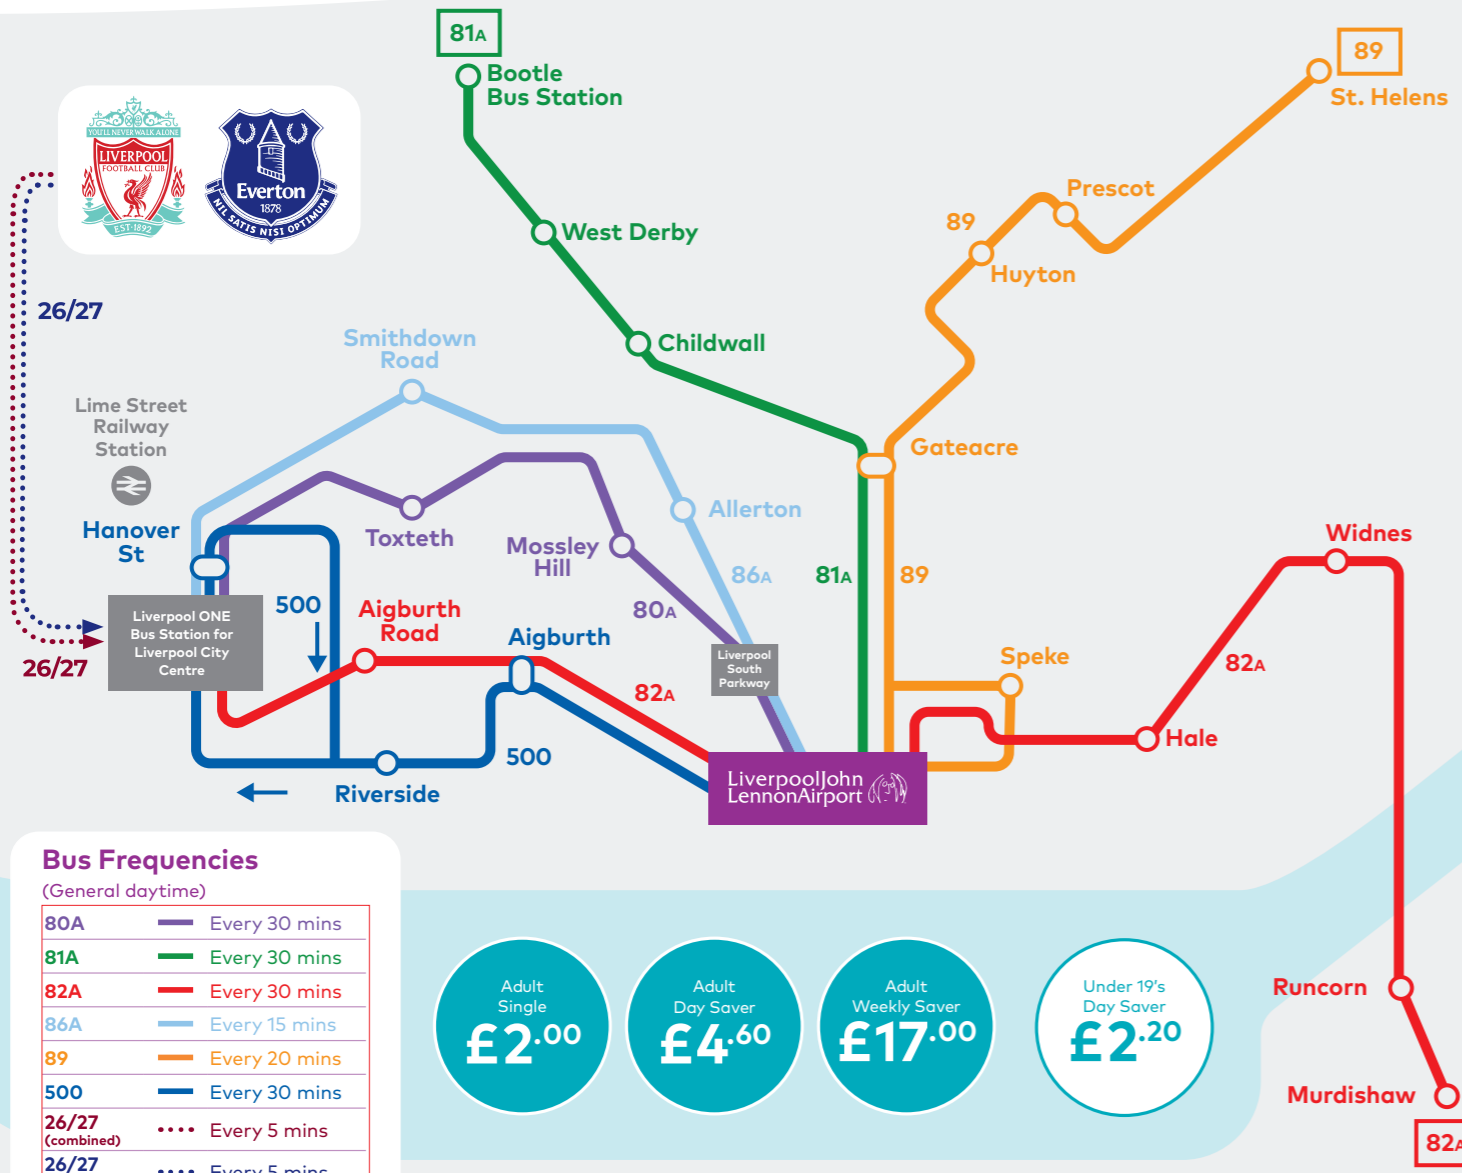

# Exploring Liverpool?

## Travel around the city with Arriva Bus

**Bus Frequencies**  
(General daytime)

80A	Every 30 mins
81A	Every 30 mins
82A	Every 30 mins
86A	Every 15 mins
89	Every 20 mins
500	Every 30 mins
26/27 (combined)	Every 5 mins
26/27 (combined)	Every 5 mins

### The quick and easy way to pay on bus

Tap on with your driver with your card or device as many times as you want and we'll cap your fare at the best Adult price – Single, Day or Week.  
For details visit [arrivabus.co.uk/tapandgo](http://arrivabus.co.uk/tapandgo)

### Download the Arriva UK Bus App

- Easy to use journey planner functionality
- Always know where your bus is with accurate real time information
- Buy tickets quickly and easily